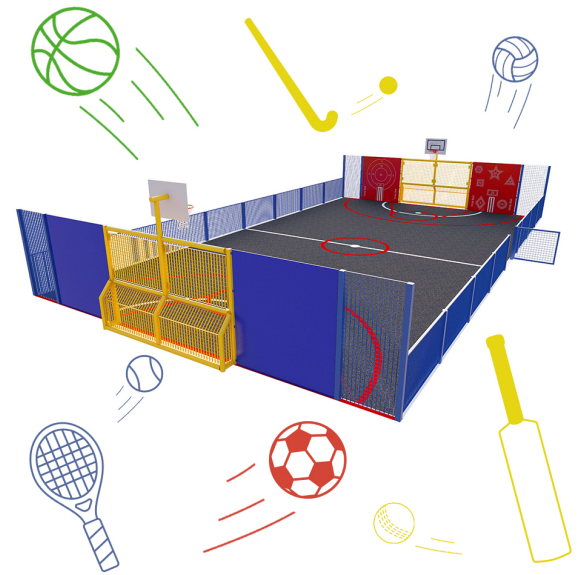

## Multi Use Games Areas (MUGAs)

At Bailey Streetscene, we have a broad knowledge and experience of installing Multi-Use Games Areas in school playgrounds and public spaces all over the UK.

It's not just about providing and installing products. We feel that it's about understanding the need for challenging and stimulating outdoor sport and play environments, and a big part of that is understanding and appreciating the physical, mental and social benefits of exercise that play and sport plays in everyday life.

Our range of MUGAs can incorporate a number of sports; football, hockey, cricket as well as basketball & netball. Fun activity and challenge panels can be added for target practice. Just choose the sports you want to include and the height you need for your finished MUGA.

Multi-Use Games Areas are suitable for both school playgrounds and unmonitored public spaces such as parks and urban ball courts. Combine functionality and vandal resistant strength with creative input from our expert design team, to ensure maximum usage from permanent outdoor sports equipment.