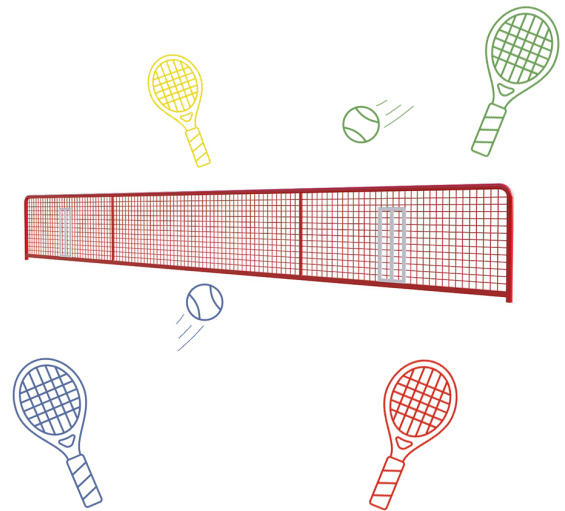

## Tennis Nets

At Bailey Streetscene, we have a broad knowledge and experience of installing Tennis Nets in school playgrounds and public spaces all over the UK.

The authentic look of our vandal resistant Steel Tennis Net serves up a minimum maintenance cost effective solution, which avoids constantly replacing damaged nets or the need to bring traditional nets in and out on a daily basis. Popular with schools and public parks and community spaces, our heavy duty permanent steel tennis nets are available in two basic sizes.

Within playground settings, our Mini Tennis Net can serve a dual purpose when combined with our Goal Units in a ball play zone, to provide an affordable natural barrier to contain ball play.

So whether it's a full size regulation tennis court, one of the smaller popular variations such as touch tennis, short tennis or even having fun with head tennis - we have the ideal long term solution to help get young people active and involved, and who knows, maybe even nurture the Andy Murray of the future!

Varying Heights and Styles