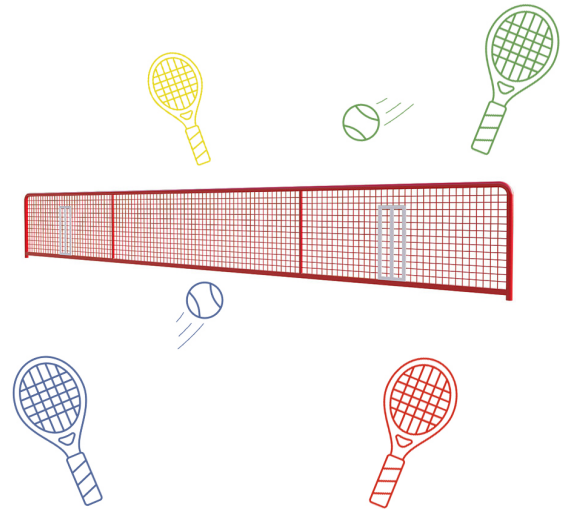

Tennis Nets

At Bailey Streetscene, we have a broad knowledge and experience of installing Tennis Nets in school playgrounds and public spaces all over the UK.

The authentic look of our vandal resistant Steel Tennis Net serves up a minimum maintenance cost effective solution, which avoids constantly replacing damaged nets or the need to bring traditional nets in and out on a daily basis. Popular with schools and public parks and community spaces, our heavy duty permanent steel tennis nets are available in two basic sizes.

Within playground settings, our Mini Tennis Net can serve a dual purpose when combined with our Goal Units in a ball play zone, to provide an affordable natural barrier to contain ball play.

So whether it's a full size regulation tennis court, one of the smaller popular variations such as touch tennis, short tennis or even having fun with head tennis - we have the ideal long term solution to help get young people active and involved, and who knows, maybe even nurture the Andy Murray of the future!

Varying Heights and Styles