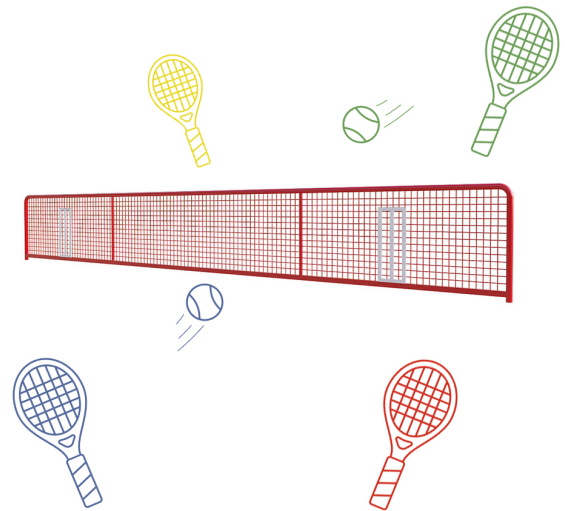

Tennis Nets

At Bailey Streetscene, we have a broad knowledge and experience of installing Tennis Nets in school playgrounds and public spaces all over the UK.

The authentic look of our vandal resistant Steel Tennis Net serves up a minimum maintenance cost effective solution, which avoids constantly replacing damaged nets or the need to bring traditional nets in and out on a daily basis. Popular with schools and public parks and community spaces, our heavy duty permanent steel tennis nets are available in two basic sizes.

Within playground settings, our Mini Tennis Net can serve a dual purpose when combined with our Goal Units in a ball play zone, to provide an affordable natural barrier to contain ball play.

So whether it's a full size regulation tennis court, one of the smaller popular variations such as touch tennis, short tennis or even having fun with head tennis - we have the ideal long term solution to help get young people active and involved, and who knows, maybe even nurture the Andy Murray of the future!

Varying Heights and Styles