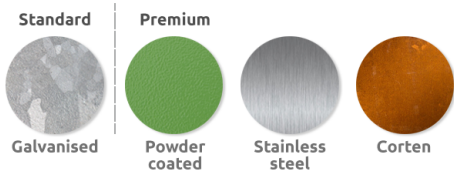

Constructed from a galvanised mild steel frame and with a base consisting of responsibly sourced hardwood or softwood timber treated slats, this bench is also available as a wall mounted bench. Surface mounted or root fixed, team this up with other Stoke range products such as the shelter, seat, little bin and planter.

## Materials, Finishes & Options

**Steel**  
 Available in the options below;  
 for further details on our **steel** visit our **materiality page >>**

**Timber**  
 Available in the options below;  
 for further details on our **timber** visit our **materiality page >>**