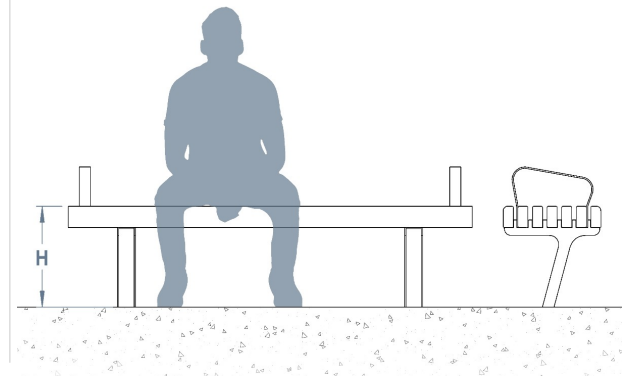

## Stoke Bench

An integral and popular part of our four-piece stylish-yet-practical Stoke range, this bench is a great example of this range. With a stylish and modern design, ideal for a wide variety of public spaces, this bench is perfect for those seeking flexible and contemporary outdoor seating.

Constructed from a galvanised mild steel frame and with a base consisting of responsibly sourced hardwood or softwood timber treated slats, this bench is also available as a wall mounted bench. Surface mounted or root fixed, team this up with other Stoke range products such as the shelter, seat, little bin and planter.

**L: 1800mm x H: 420mm**