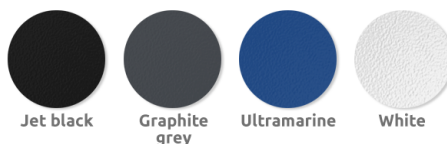

The Versio Orbis Litter Bin is a circular double-sided steel litter bin manufactured from 5mm laser cut steel with a 40L capacity and a removable inner bin made of stainless steel.

H: 980mm x D: 410mm

**Steel**  
 Available in the options below;  
 for further details on our **steel** visit our **materiality page >>**

## Materials, Finishes & Options

**Colours**  
 Available in a huge range of **RAL** colours.  
 Our most popular colours are;

**Fixtures**  
 This product can be customised with a range of optional fixtures. If you have any further bespoke requirements **get in touch**, our sales team will be happy to help.