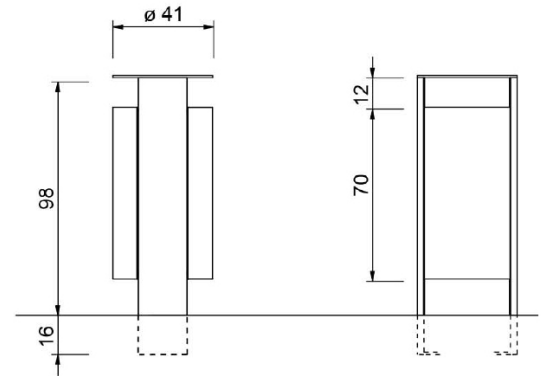

The Versio Orbis Litter Bin is a circular double-sided steel litter bin manufactured from 5mm laser cut steel with a 40L capacity and a removable inner bin made of stainless steel.

H: 980mm x D: 410mm

**Steel**  
 Available in the options below;  
 for further details on our **steel** visit our **materiality page >>**