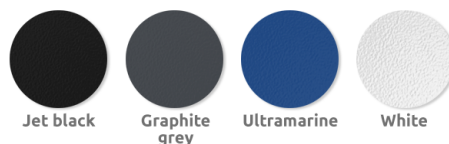

The Versio Orbis Litter Bin is a circular double-sided steel litter bin manufactured from 5mm laser cut steel with a 40L capacity and a removable inner bin made of stainless steel.

H: 980mm x D: 410mm

**Steel**  
 Available in the options below;  
 for further details on our **steel** visit our **materiality page >>**

## Materials, Finishes & Options

**Colours**  
 Available in a huge range of **RAL** colours.  
 Our most popular colours are;

**Fixtures**  
 This product can be customised with a range of optional fixtures. If you have any further bespoke requirements **get in touch**, our sales team will be happy to help.