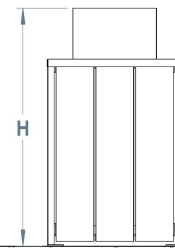

This front opening litter bin is a great addition to any outdoor setting and matches perfectly the bench, seat and picnic table from the Ormiston range.

L: 500mm x D: 500mm x H: 720mm