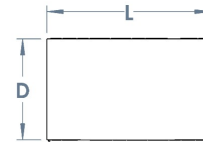

## Stoke Litter Bin

If you're looking for a smart, practical litter solution then the Stoke Litter Bin is an excellent choice. Manufactured from 3CR12 stainless steel then powder coated as standard this comes with a capacity of 135 litres complete with galvanised steel liner.

The surface mounted Stoke Litter Bin features a stylish curved covered top and comes complete with laser cut lettering and coloured panel and stainless-steel strip to door top too. A recycling version and an ashtray are optional extras.

L: 650mm x D: 400mm x H: 1110mm x Capacity: 135L