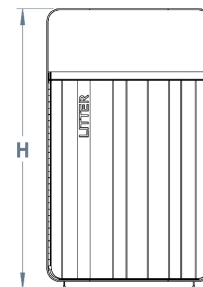

## Stoke Litter Bin

If you're looking for a smart, practical litter solution then the Stoke Litter Bin is an excellent choice. Manufactured from 3CR12 stainless steel then powder coated as standard this comes with a capacity of 135 litres complete with galvanised steel liner.

The surface mounted Stoke Litter Bin features a stylish curved covered top and comes complete with laser cut lettering and coloured panel and stainless-steel strip to door top too. A recycling version and an ashtray are optional extras.

L: 650mm x D: 400mm x H: 1110mm x Capacity: 135L