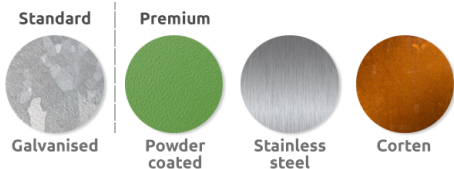

## Stoke Litter Bin

If you're looking for a smart, practical litter solution then the Stoke Litter Bin is an excellent choice. Manufactured from 3CR12 stainless steel then powder coated as standard this comes with a capacity of 135 litres complete with galvanised steel liner.

The surface mounted Stoke Litter Bin features a stylish curved covered top and comes complete with laser cut lettering and coloured panel and stainless-steel strip to door top too. A recycling version and an ashtray are optional extras.

## Materials, Finishes & Options

**Steel**  
 Available in the options below;  
 for further details on our **steel** visit our **materiality page >>**

**Colours**  
 Available in a huge range of **RAL** colours.  
 Our most popular colours are;