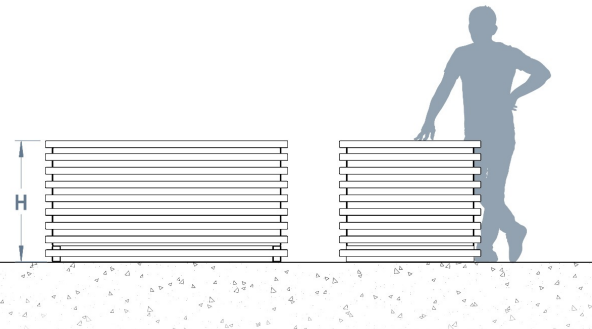

## Stoke Planter

Manufactured to suit customer requirements, the Stoke Planter is made from galvanised mild steel, hot dip galvanised, and clad in timber to create a stylish and modern free standing planter. It is available in hardwood or softwood.

Part of the Stoke range at Bailey Streetscene, the flexibility of having this built exactly how our client wants it, makes this an extremely popular part of our street furniture offering.

Manufactured to suit customer requirements