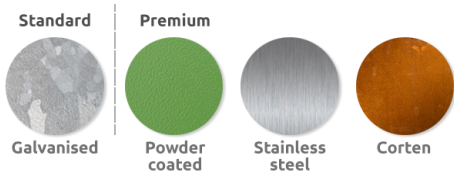

## Stoke Planter

Manufactured to suit customer requirements, the Stoke Planter is made from galvanised mild steel, hot dip galvanised, and clad in timber to create a stylish and modern free standing planter. It is available in hardwood or softwood.

## Materials, Finishes & Options

### Steel

Available in the options below;  
for further details on our **steel** visit our [materiality page >>](#)