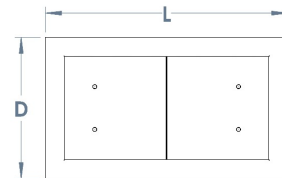

Stoke Planter

Manufactured to suit customer requirements, the Stoke Planter is made from galvanised mild steel, hot dip galvanised, and clad in timber to create a stylish and modern free standing planter. It is available in hardwood or softwood.

Part of the Stoke range at Bailey Streetscene, the flexibility of having this built exactly how our client wants it, makes this an extremely popular part of our street furniture offering.

Manufactured to suit customer requirements