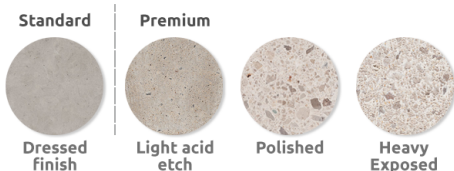

For a solid, functional, durable multi-purpose piece of street furniture that is suitable for any outdoor environment, the Lifford Cube is an excellent option. Please note that all concrete products are sealed prior to dispatch.

Finishes available: Light Exposed Aggregate. Fully Polished. Polished Top.
 Dia: 600mm x H: 500mm x Weight: 330kg

**TECHNICAL
 DRAWINGS
 AVAILABLE ON
 REQUEST**

**PLEASE CONTACT
 OUR SALES TEAM**

Materials, Finishes & Options

Concrete
 Available in the options below;
 for further details on our **Concrete**
 visit our **materiality page >>**

Concrete colours
 Available in the options below;
 for further details on our **concrete colours**
 visit our **materiality page >>**