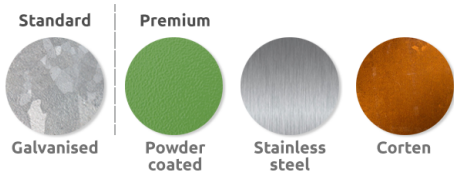

With 12mm solid infill bars, this comes galvanised as standard, and a powder coat option is also available. With a strong, durable vandal-proof structure, the Pedestrian Guardrail is perfect for a wide variety of applications, especially as it's virtually maintenance-free which makes it cost-effective too.

Colours
 Available in a huge range of **RAL** colours.
 Our most popular colours are;

Fixtures
 This product can be customised with a range of optional fixtures. If you have any further bespoke requirements **get in touch**, our sales team will be happy to help.