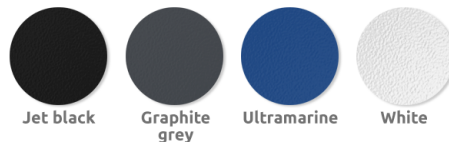

Colours
 Available in a huge range of **RAL** colours.
 Our most popular colours are;

Fixtures
 This product can be customised with a range of optional fixtures. If you have any further bespoke requirements **get in touch**, our sales team will be happy to help.