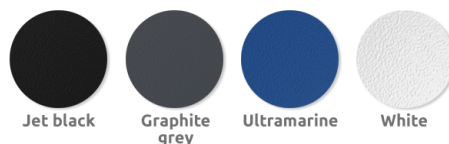

Colours
 Available in a huge range of **RAL** colours.
 Our most popular colours are;

Fixtures
 This product can be customised with a range of optional fixtures. If you have any further bespoke requirements **get in touch**, our sales team will be happy to help.