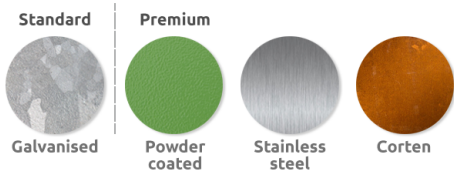

With 12mm solid infill bars, this comes galvanised as standard, and a powder coat option is also available. With a strong, durable vandal-proof structure, the Pedestrian Guardrail is perfect for a wide variety of applications, especially as it's virtually maintenance-free which makes it cost-effective too.

Colours
 Available in a huge range of **RAL** colours.
 Our most popular colours are;

Fixtures
 This product can be customised with a range of optional fixtures. If you have any further bespoke requirements **get in touch**, our sales team will be happy to help.