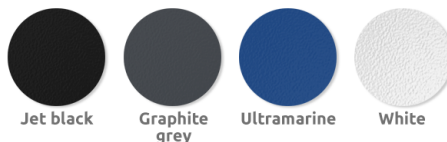

Steel Hoop Barriers

Root fixed barriers that are absolutely ideal for securing large perimeters, our Steel Hoop Barriers come with a galvanised finish as standard, or there's an optional powder coating to most BS or RAL colours. We can manufacture steel hoop barriers in a variety of sizes to suit your requirements, making these a superb solution to solving your outdoor barrier problems.

L: 1750mm x H:1050mm x Dia: 60mm

TECHNICAL
 DRAWINGS
 AVAILABLE ON
 REQUEST

PLEASE CONTACT
 OUR SALES TEAM

Materials, Finishes & Options

Steel
 Available in the options below;
 for further details on our **steel** visit our **materiality page >>**

Colours
 Available in a huge range of **RAL** colours.
 Our most popular colours are;

Fixtures
 This product can be customised with a range of optional fixtures. If you have any further bespoke requirements **get in touch**, our sales team will be happy to help.