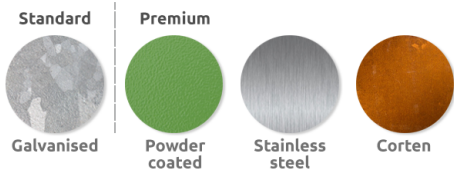

Steel Hoop Barriers

Root fixed barriers that are absolutely ideal for securing large perimeters, our Steel Hoop Barriers come with a galvanised finish as standard, or there's an optional powder coating to most BS or RAL colours. We can manufacture steel hoop barriers in a variety of sizes to suit your requirements, making these a superb solution to solving your outdoor barrier problems.

L: 1750mm x H:1050mm x Dia: 60mm

TECHNICAL
 DRAWINGS
 AVAILABLE ON
 REQUEST

PLEASE CONTACT
 OUR SALES TEAM

Materials, Finishes & Options

Steel
 Available in the options below;
 for further details on our **steel** visit our **materiality page >>**

Colours
 Available in a huge range of **RAL** colours.
 Our most popular colours are;

Fixtures
 This product can be customised with a range of optional fixtures. If you have any further bespoke requirements **get in touch**, our sales team will be happy to help.