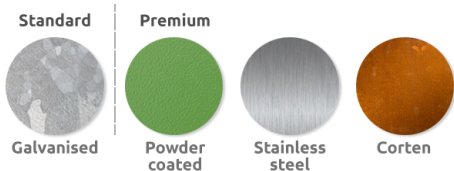

Steel Hoop Barriers

Root fixed barriers that are absolutely ideal for securing large perimeters, our Steel Hoop Barriers come with a galvanised finish as standard, or there's an optional powder coating to most BS or RAL colours. We can manufacture steel hoop barriers in a variety of sizes to suit your requirements, making these a superb solution to solving your outdoor barrier problems.

L: 1750mm x H:1050mm x Dia: 60mm

**TECHNICAL
 DRAWINGS
 AVAILABLE ON
 REQUEST**

**PLEASE CONTACT
 OUR SALES TEAM**

Materials, Finishes & Options

Steel
 Available in the options below;
 for further details on our **steel** visit our **materiality page >>**

Colours
 Available in a huge range of **RAL** colours.
 Our most popular colours are;

Fixtures
 This product can be customised with a range of optional fixtures. If you have any further bespoke requirements **get in touch**, our sales team will be happy to help.