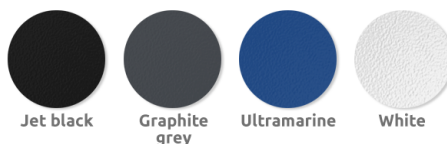

Steel Hoop Barriers

Root fixed barriers that are absolutely ideal for securing large perimeters, our Steel Hoop Barriers come with a galvanised finish as standard, or there's an optional powder coating to most BS or RAL colours. We can manufacture steel hoop barriers in a variety of sizes to suit your requirements, making these a superb solution to solving your outdoor barrier problems.

L: 1750mm x H:1050mm x Dia: 60mm

**TECHNICAL
 DRAWINGS
 AVAILABLE ON
 REQUEST**

**PLEASE CONTACT
 OUR SALES TEAM**

Materials, Finishes & Options

Steel
 Available in the options below;
 for further details on our **steel** visit our **materiality page >>**

Colours
 Available in a huge range of **RAL** colours.
 Our most popular colours are;

Fixtures
 This product can be customised with a range of optional fixtures. If you have any further bespoke requirements **get in touch**, our sales team will be happy to help.